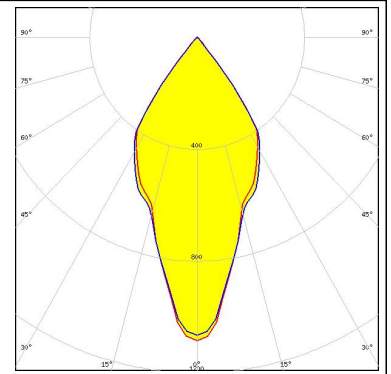

VENLA-WW

~55° wide beam

TECHNICAL SPECIFICATIONS:

Dimensions	Ø 45.0 mm
Height	25 mm
Fastening	socket
Colour	metal
Box size	350 x 350 x 380 mm
Box weight	4 kg
Quantity in Box	225 pcs
ROHS compliant	yes ⓘ

MATERIAL SPECIFICATIONS:

Component	Type	Material	Colour	Coating
VENLA-WW	Reflector	PC	metal	lacquer

PHOTOMETRIC DATA (MEASURED):

LED LUXEON S1000

FWHM 56.0°

Efficiency 87 %

Peak intensity cd/lm

Required components:

GENERAL INFORMATION:

NOTE: The typical beam angle will be changed by different color, chip size and chip position tolerance. The typical total beam angle is the full angle measured where the luminous intensity is half of the peak value.