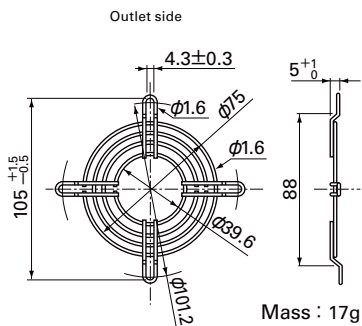

Dimensions (unit : mm)

80mm sq. type

Model : 109-049C Surface treatment : Nickel-chrome plating Color (silver)

80mm sq. type

Model : 109-049E Surface treatment : Nickel-chrome plating Color (silver)
 : 109-049H Surface treatment : Cation electropainting Color (black)

Mounting example

Axial fan