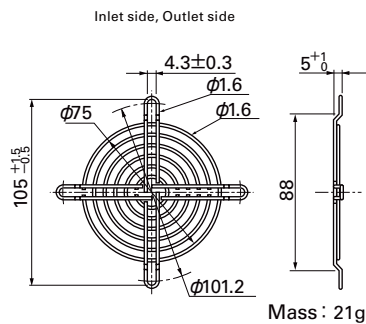

Dimensions (unit : mm)

80mm sq. type

Model : 109-049C Surface treatment : Nickel-chrome plating Color (silver)

80mm sq. type

Model : 109-049E Surface treatment : Nickel-chrome plating Color (silver)
 : 109-049H Surface treatment : Cation electropainting Color (black)